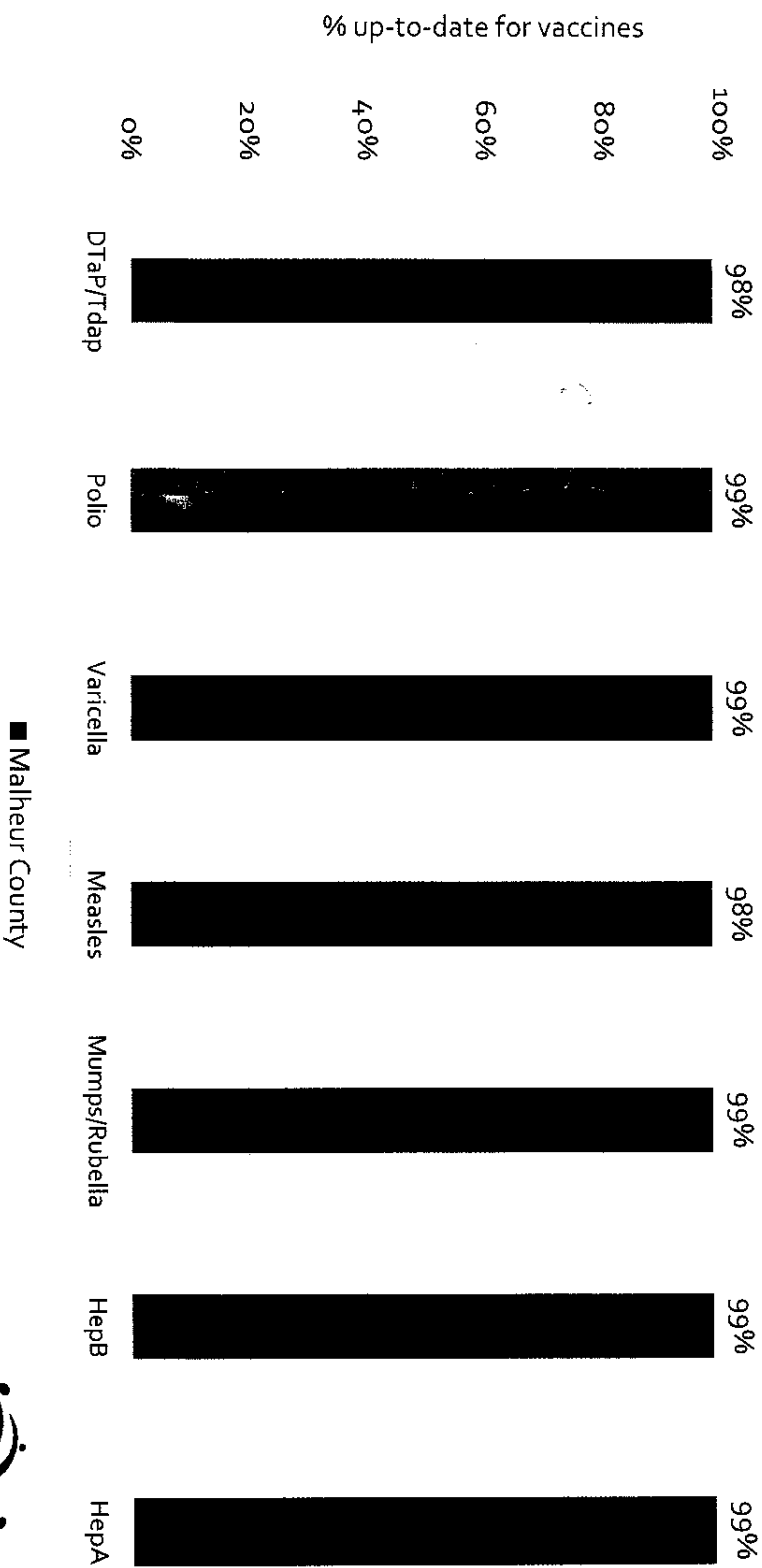

How many school-age kids* are up-to-date in your county?

■ Malheur County

* Kindergarten through 12th grade
Assessment date: 02/27/2017
Data source: Immunization Primary Review Summary Reports

How many kids younger than school-age* are up-to-date on vaccines your county?

* Children aged 19 months as of 01/11/2017 through 5 years as of 09/01/2016
 Assessment date: 02/27/2017
 Data source: Oregon ALERT IIS