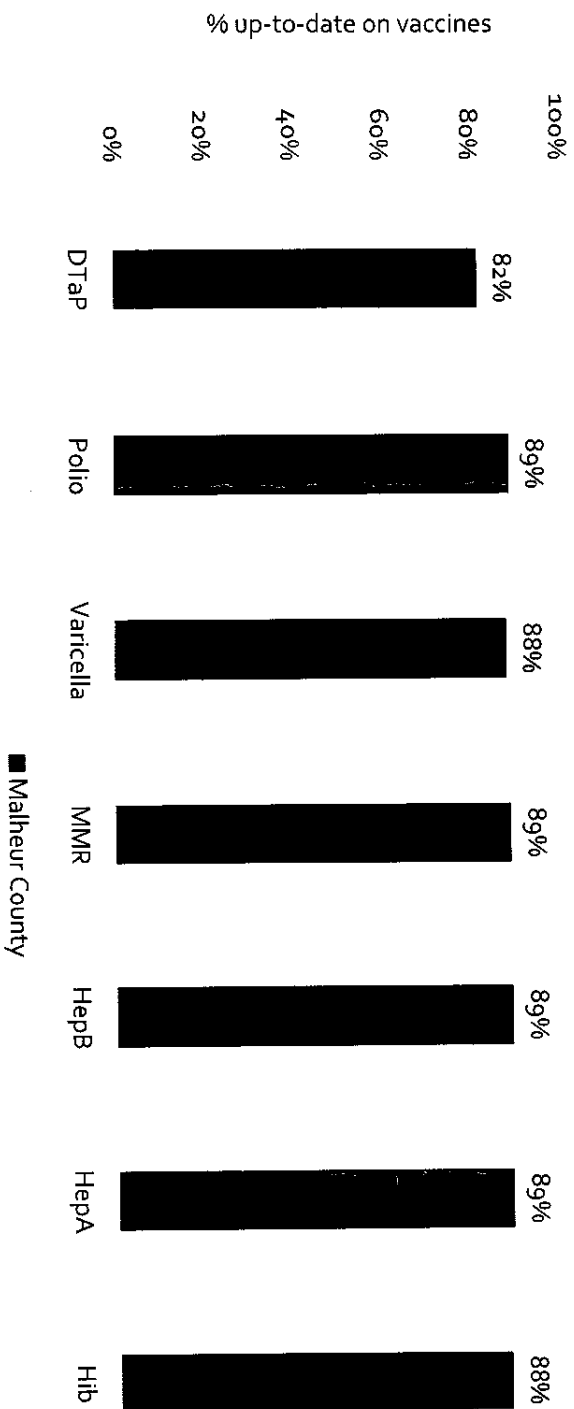

How many school-age kids* are up-to-date in your county?

■ Malheur County

* Kindergarten through 12th grade
Assessment date: 02/27/2017
Data source: Immunization Primary Review Summary Reports

How many kids younger than school-age* are up-to-date on vaccines your county?

* Children aged 19 months as of 01/11/2017 through 5 years as of 09/01/2016
 Assessment date: 02/27/2017
 Data source: Oregon ALERT IIS